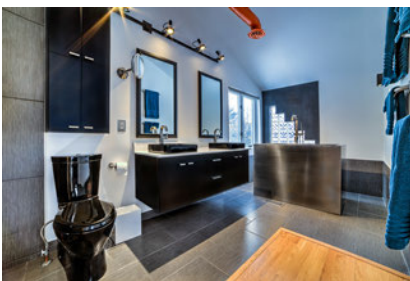

SoDo with Slab door style in Satin Black

SoDo Wall-Mounted Bath Vanity Blends Edgy Modern Style With Practical Storage and Function

With an industrial chic feel, SoDo floats above the floor, creating an airy atmosphere in bathrooms large and small

(Woodinville, WA, August 7, 2017) The SoDo Collection from Strasser Woodenworks brings a sense of modern luxury to the bath. Named after the trendy industrial enclave that's home to Seattle's sports teams and houses the world headquarters of Starbucks, the SoDo vanity reflects the same edgy style. And thanks to its wall-mounted design, its height can be adjusted for ultimate comfort.

SoDo with Slab door style in Satin Black

SoDo's wall-mounted design creates the illusion of additional space, a trait that's particularly appealing for smaller baths. "Raising the vanity off the floor eliminates boundaries and allows more light to pass through, tricking the eye into thinking the space is bigger," explains Hedreen. The floating design also allows for maximum versatility. SoDo can be mounted at any chosen height, a comfort unobtainable with furniture-style vanities. Plus the wall-mounted design makes cleaning and sanitizing the bathroom much more efficient.

Available with various combinations of storage doors and drawers, SoDo vanities come in 30-, 36-, 42-, 48-, and 60-inch widths. Each SoDo vanity stands 19 ¾-inches tall and comes in 18- or 21-inch depths. Four door styles include Slab, Shaker, Décor Miter, and Ogee Miter options. Customers may choose from a selection of 15 state-of-the-art furniture finishes. A myriad of handle and hardware possibilities complete the desired look. Drawer banks in 12-, 18-, and 24-inch widths offer extra storage options.