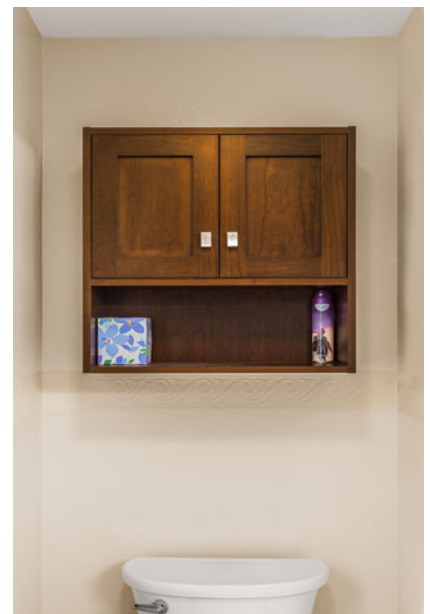

Matching 24-inch overjohn cabinet continues vanity's look into water closet